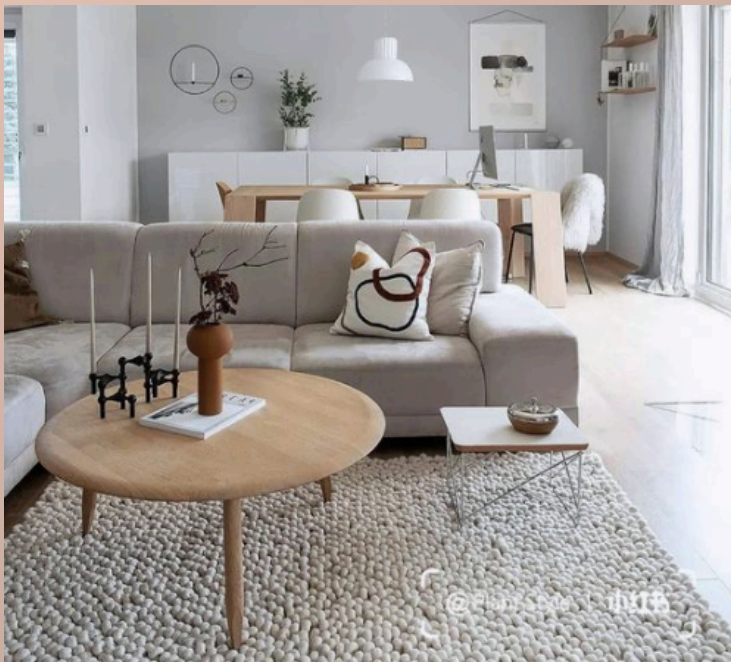

Welcome Guest

Guest Room/ Studio

Color proposal for Studio/bedroom: Light elegant beige and grey with small contrast only for the accessories for giving a neutral but welcome feeling, for guests and as well for allowing to work without distraction.