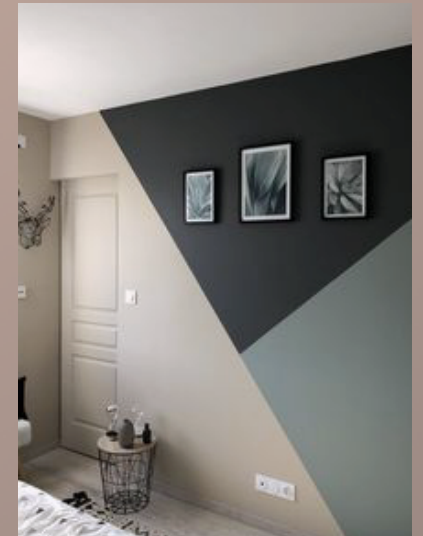

Impressions - Tipps - Ideas