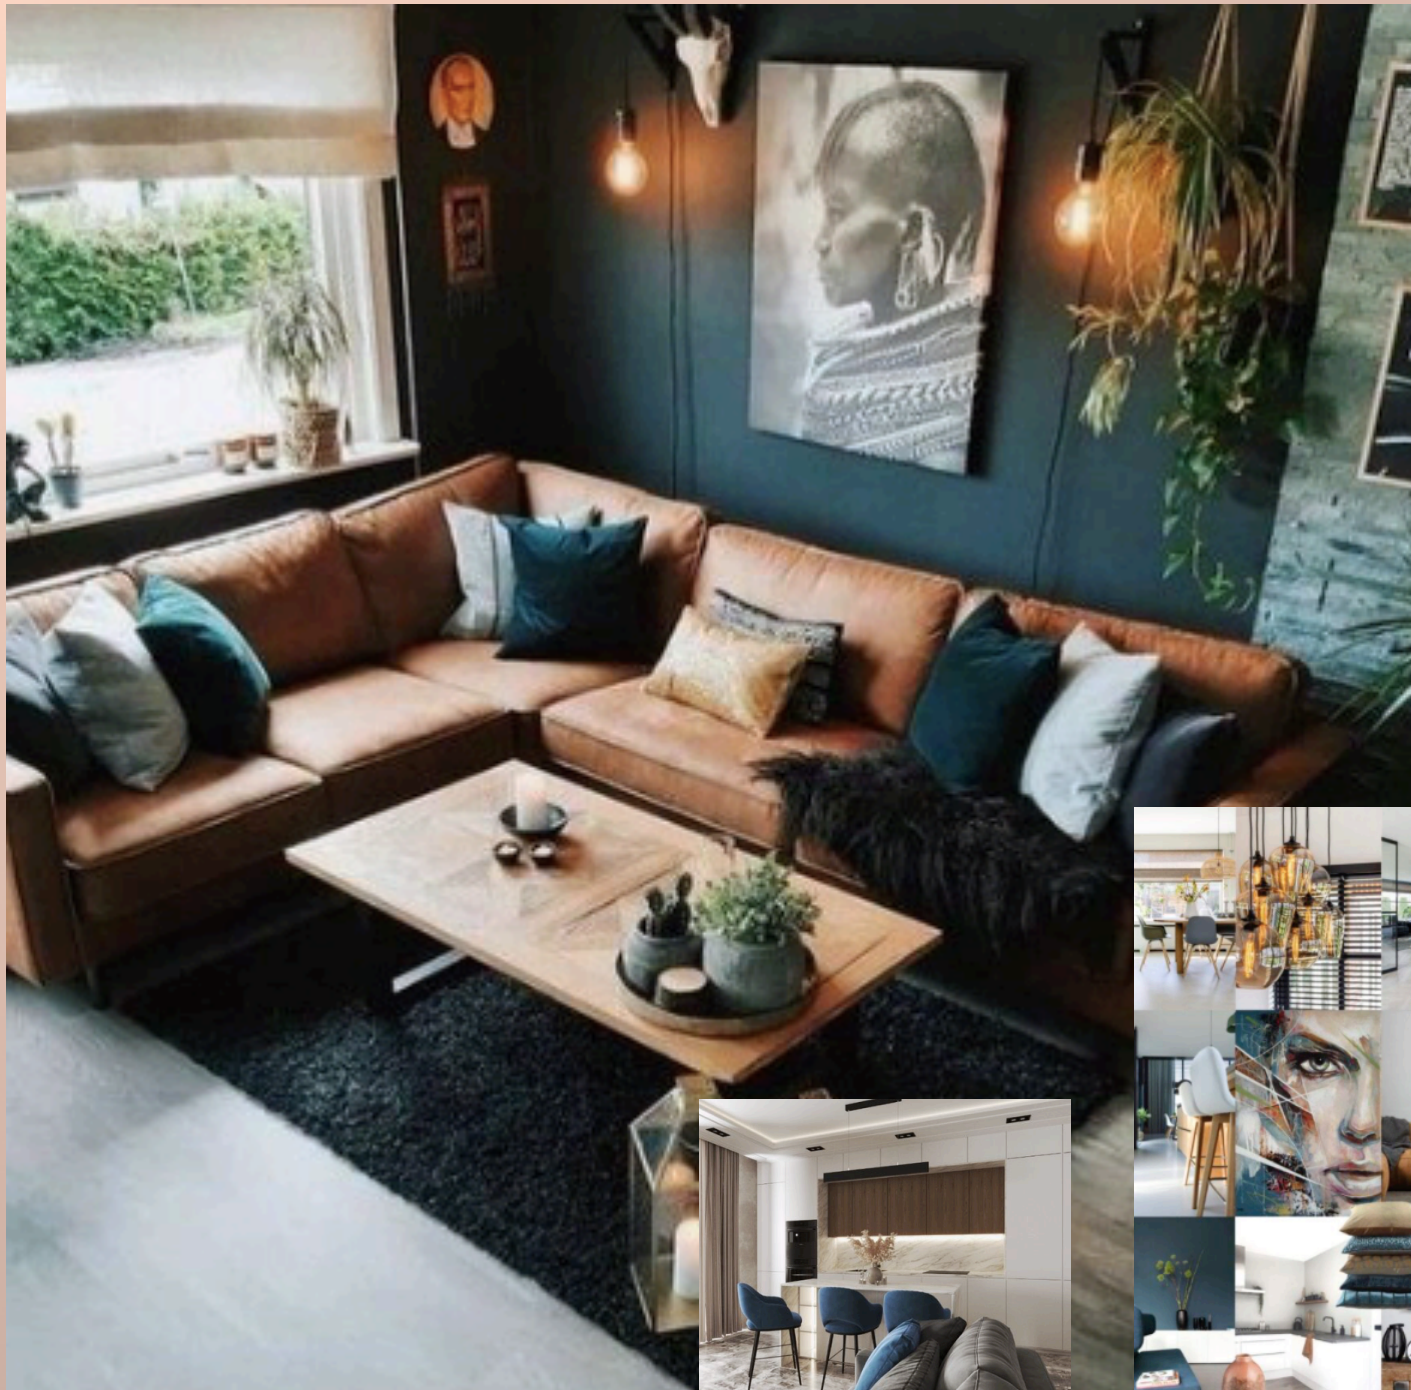

## Deep Oceans Blue

Client: Stuart J. Meyer  
Master Bedroom

Furniture proposal:

- Boxspring Bed or Big one
- Small light installed on the bed or falling from ceiling
- Minimalist bed tables
- 1 long chair or relax chair
- 1 discreet garderobe
- Carpet
- Eventually 1 desk+chair

# Ethnic South Afrika FEELING

Client: Stuart J. Meyer  
Living Room

Color proposal for Living room with strong character and high contrast from the light color of the kitchen, but still an embrace with the nature: wood and natural elements and plants, the wall are not going to be painted but a representative Picture will define the room with an ethnic strong dominant style. The couch will have also a full of character brownish color, warm and energetic for giving the room a dynamic feeling, alive and awake. The table has a strong Iron Leg, also in contrast with the soft colors given, this remember your character and as well the chairs are in a dark tone (Green or Blue)